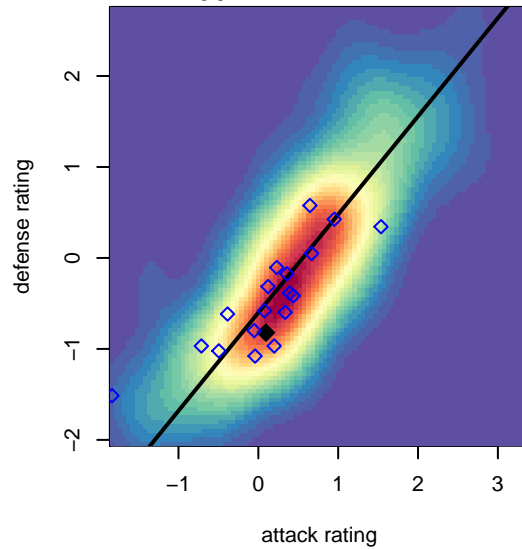

Venues played:
 2016 Beaverton Cup BU13 Silver
 2016 Mt Hood Challenge U13 Silver
 2016 PTT B04 Division 2 Green
 2016 Spr OYS B04 Division 2 Green

Thelo Warriors B04
 Dots are actual minus expected GF (blue circles) and GA (red triangles).
 Blue line is smoothed change in attack strength. Red is smoothed change in defense strength.

**attack and defense variance (black dot)
relative to other teams
and top 10 in region**

**attack and defense rating
relative to others at age
and all opponents in last 13 months**

Performance relative to 13 month average