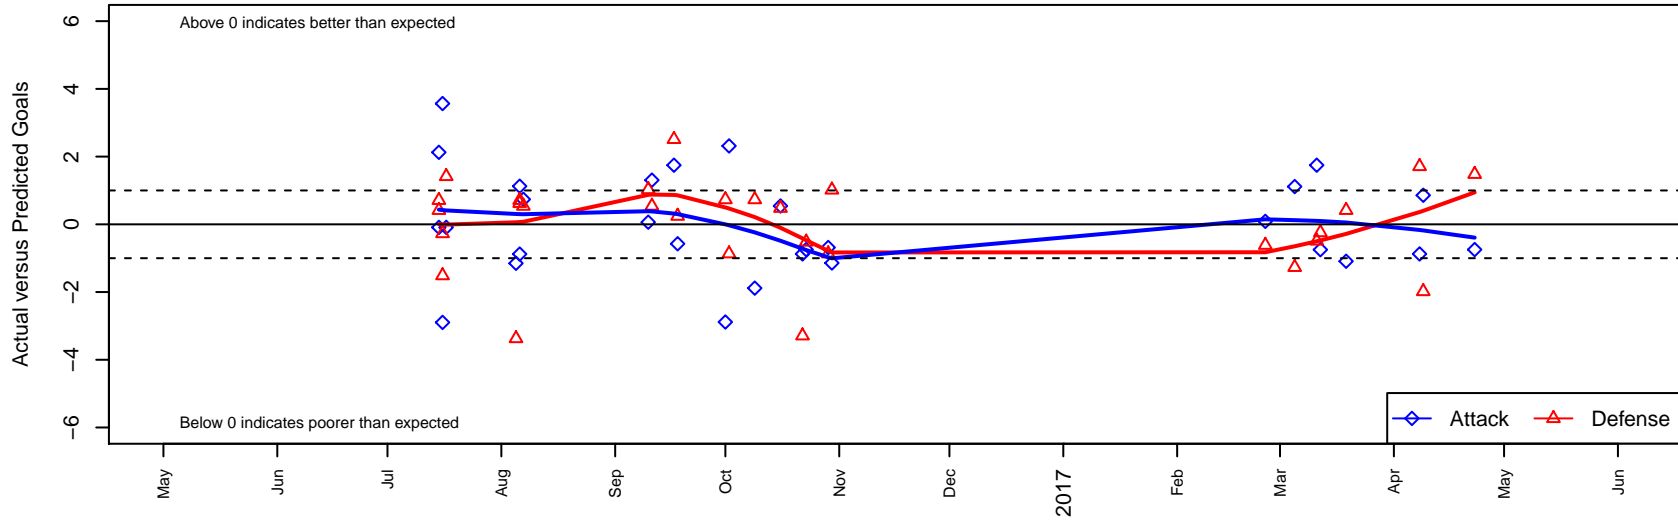

Thelo Warriors B04

Thelo United Futbol
 Milwaukie, OR
 B04 total strength=694
 attack=1.1 defense=0.44
 fall league = PTT B04 Div 2 Green
 spr league = Spr OYS B04 Div 2 Green

alt names used:
 Thelo Warriors
 Thelo United FC 04B Warriors
 TUFC Warriors
 Thelo United FC 04B Warriors

Venues played:
 2016 Beaverton Cup BU13 Silver
 2016 Mt Hood Challenge U13 Silver
 2016 PTT B04 Division 2 Green
 2016 Spr OYS B04 Division 2 Green

Thelo Warriors B04
 Dots are actual minus expected GF (blue circles) and GA (red triangles).
 Blue line is smoothed change in attack strength. Red is smoothed change in defense strength.

**attack and defense variance (black dot)
relative to other teams
and top 10 in region**

**attack and defense rating
relative to others at age
and all opponents in last 13 months**

Performance relative to 13 month average