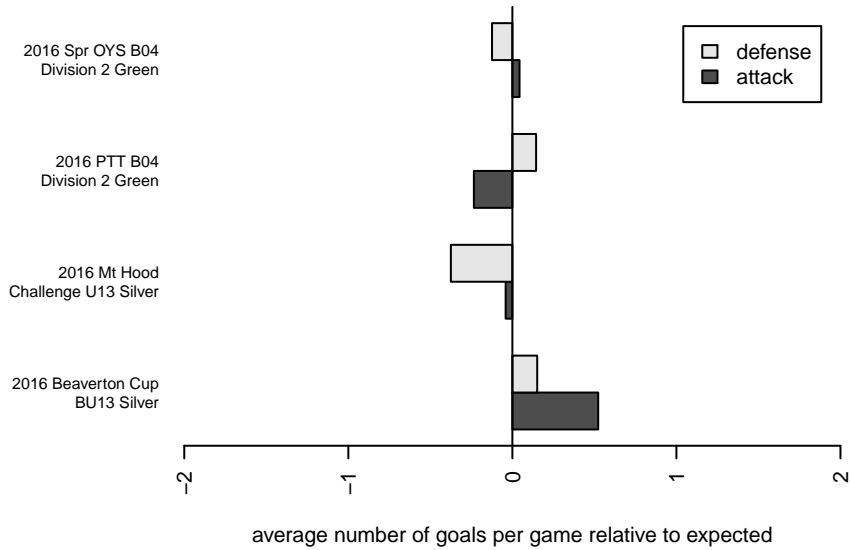

Thelo Warriors B04

Thelo United Futbol
 Milwaukie, OR
 B04 total strength=694
 attack=1.1 defense=0.44
 fall league = PTT B04 Div 2 Green
 spr league = Spr OYS B04 Div 2 Green

alt names used:
 Thelo Warriors
 Thelo United FC 04B Warriors
 TUFC Warriors
 Thelo United FC 04B Warriors

Venues played:
 2016 Beaverton Cup BU13 Silver
 2016 Mt Hood Challenge U13 Silver
 2016 PTT B04 Division 2 Green
 2016 Spr OYS B04 Division 2 Green

Thelo Warriors B04
 Dots are actual minus expected GF (blue circles) and GA (red triangles).
 Blue line is smoothed change in attack strength. Red is smoothed change in defense strength.

**attack and defense variance (black dot)
relative to other teams
and top 10 in region**

**attack and defense rating
relative to others at age
and all opponents in last 13 months**

Performance relative to 13 month average