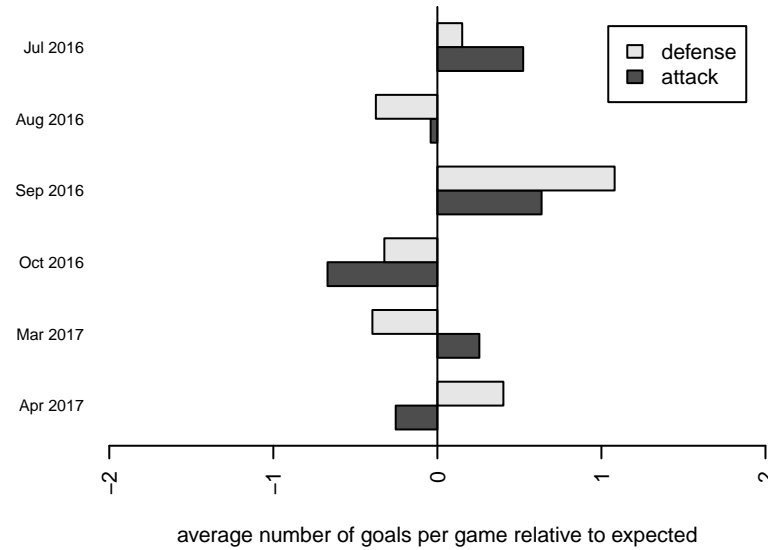

Performance relative to 13 month average