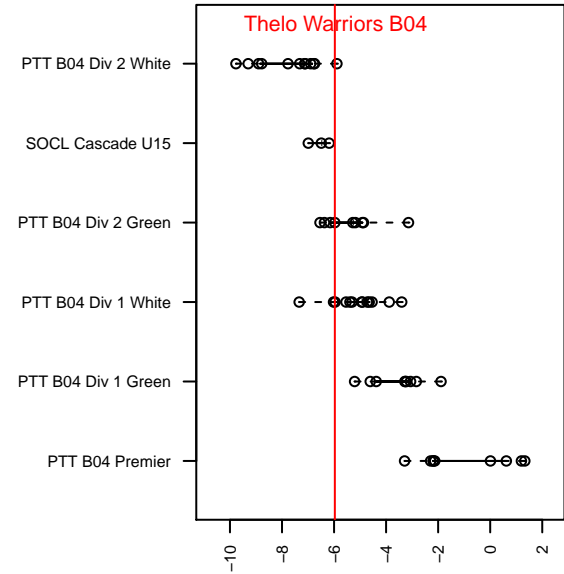

Thelo Warriors B04

Thelo United Futbol
 Milwaukie, OR
 B04 total strength=694
 attack=1.1 defense=0.44
 fall league = PTT B04 Div 2 Green
 spr league = Spr OYS B04 Div 2 Green

alt names used:
 Thelo Warriors
 Thelo United FC 04B Warriors
 TUFC Warriors
 Thelo United FC 04B Warriors

Venues played:
 2016 Beaverton Cup BU13 Silver
 2016 Mt Hood Challenge U13 Silver
 2016 PTT B04 Division 2 Green
 2016 Spr OYS B04 Division 2 Green

Thelo Warriors B04
 Dots are actual minus expected GF (blue circles) and GA (red triangles).
 Blue line is smoothed change in attack strength. Red is smoothed change in defense strength.

**attack and defense variance (black dot)
relative to other teams
and top 10 in region**

**attack and defense rating
relative to others at age
and all opponents in last 13 months**

Performance relative to 13 month average