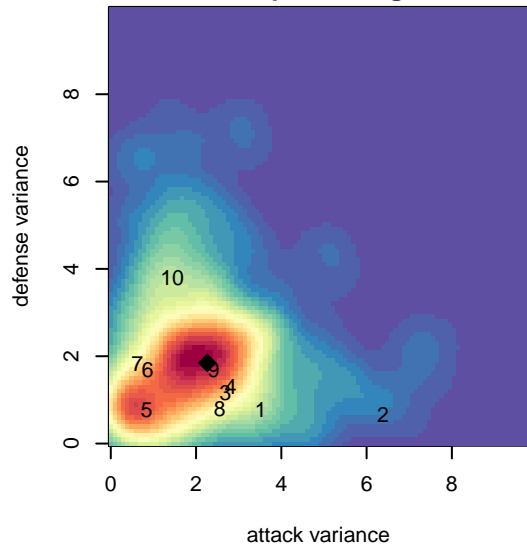

Thelo Warriors B04

Thelo United Futbol
 Milwaukie, OR
 B04 total strength=694
 attack=1.1 defense=0.44
 fall league = PTT B04 Div 2 Green
 spr league = Spr OYS B04 Div 2 Green

alt names used:
 Thelo Warriors
 Thelo United FC 04B Warriors
 TUFC Warriors
 Thelo United FC 04B Warriors

Venues played:
 2016 Beaverton Cup BU13 Silver
 2016 Mt Hood Challenge U13 Silver
 2016 PTT B04 Division 2 Green
 2016 Spr OYS B04 Division 2 Green

Thelo Warriors B04
 Dots are actual minus expected GF (blue circles) and GA (red triangles).
 Blue line is smoothed change in attack strength. Red is smoothed change in defense strength.

**attack and defense variance (black dot)
relative to other teams
and top 10 in region**

**attack and defense rating
relative to others at age
and all opponents in last 13 months**

Performance relative to 13 month average